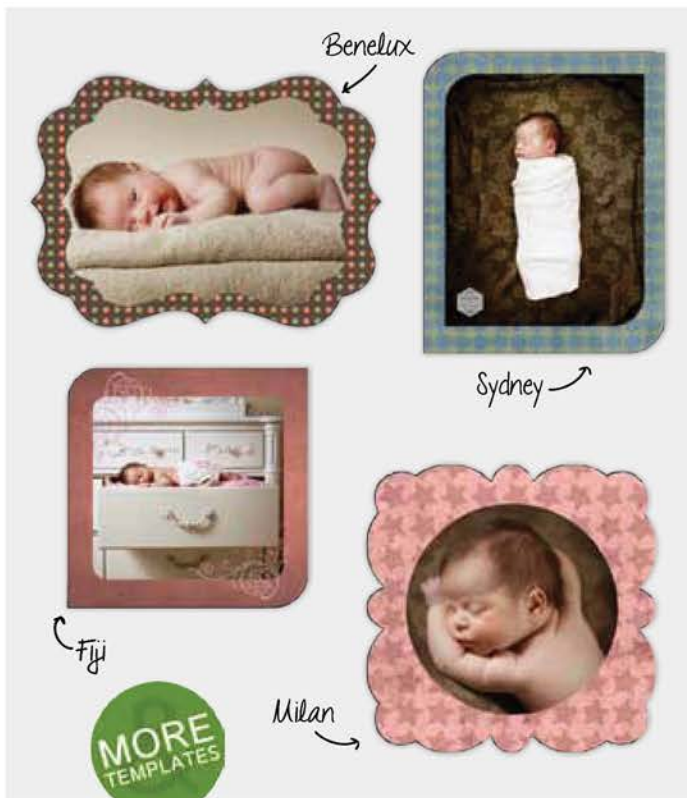

GICLÉE PRINTS

Watercolor Paper or Unstretched Canvas (regular or metallic). Printed using a 12-color Giclée process. Canvas prints are coated with a water-based spray.

8x10	28.75	20x24	105.00
8x12	32.50	20x30	130.50
11x14	40.00	24x30	150.00
12x18	52.50	24x36	165.50
16x20	72.50	30x40	225.00
16x24	85.00		

Images are not resized or adjusted to add borders.